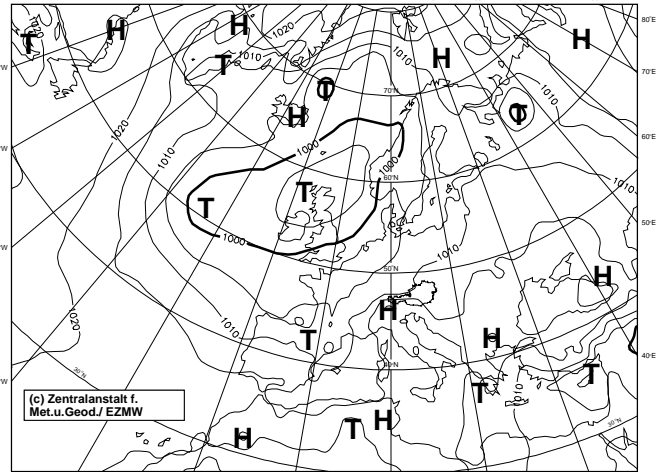

aeqFIX [80/30 %] (DO,23.07.) DO,23.07.2009 00 UTC

Pmsl [1000/5 hPa] (DO,23.07.) DO,23.07.2009 00 UTC