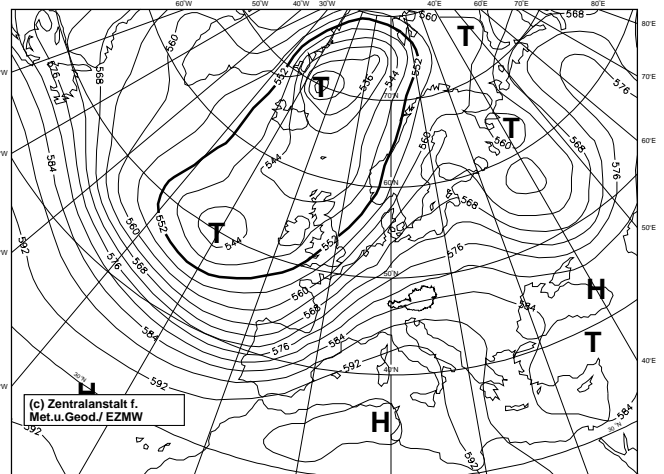

Pmsl [1000/5 hPa] (DO,23.07.) DO,23.07.2009 00 UTC

ATP500 [552/4 gpdam] (DO,23.07.) DO,23.07.2009 00 UTC