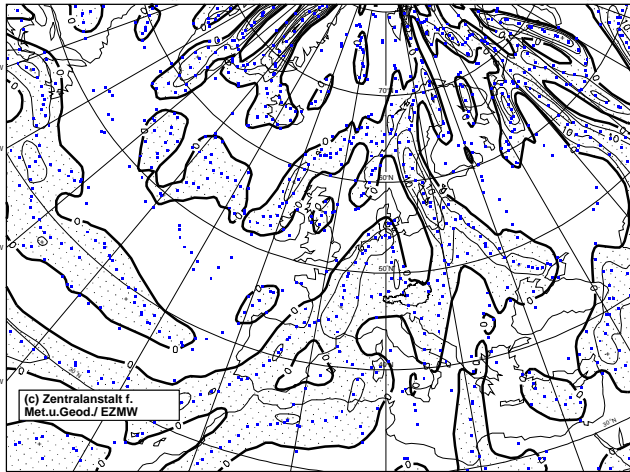

aeqRTP-T58 [273/5 K] (DO,23.07.) DO,23.07.2009 00 UTC

BAZI [000/5 K/m² 10⁻¹¹] (DO,23.07.) DO,23.07.2009 00 UTC