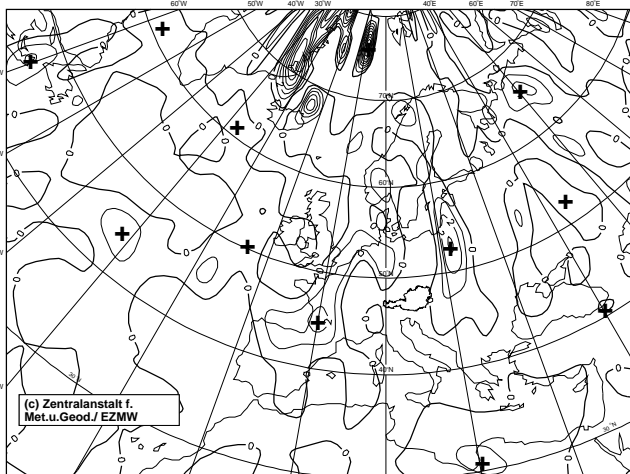

BAZI [000/5 K/m² 10⁻¹¹] (DO,23.07.) DO,23.07.2009 00 UTC

PVA500 [000/1 s⁻² 10⁻⁹] (DO,23.07.) DO,23.07.2009 00 UTC