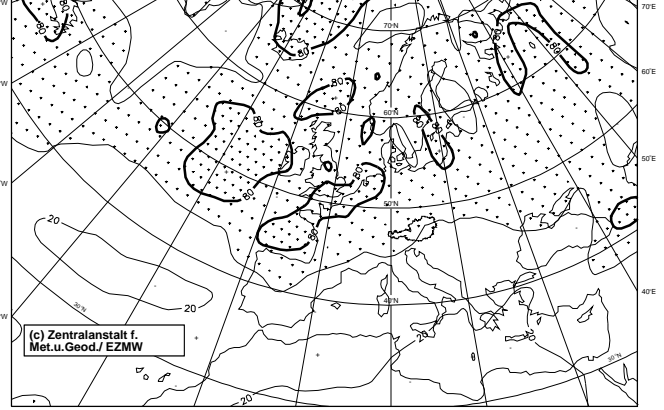

aeqFIX [80/30 %] (DO,23.07.) DO,23.07.2009 00 UTC